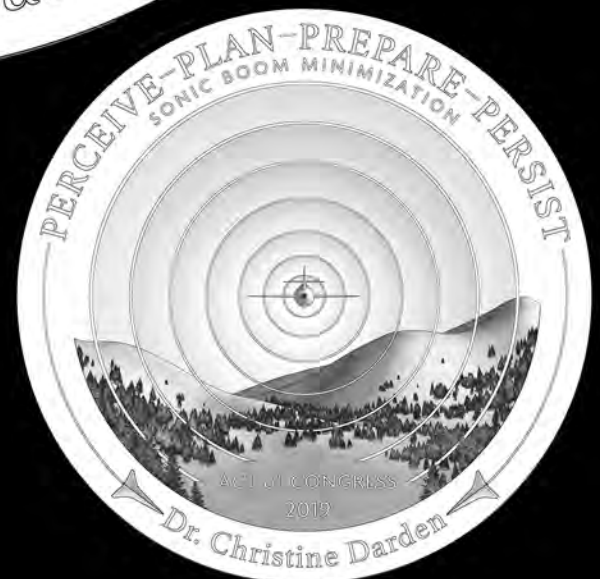

Dr. Christine Darden