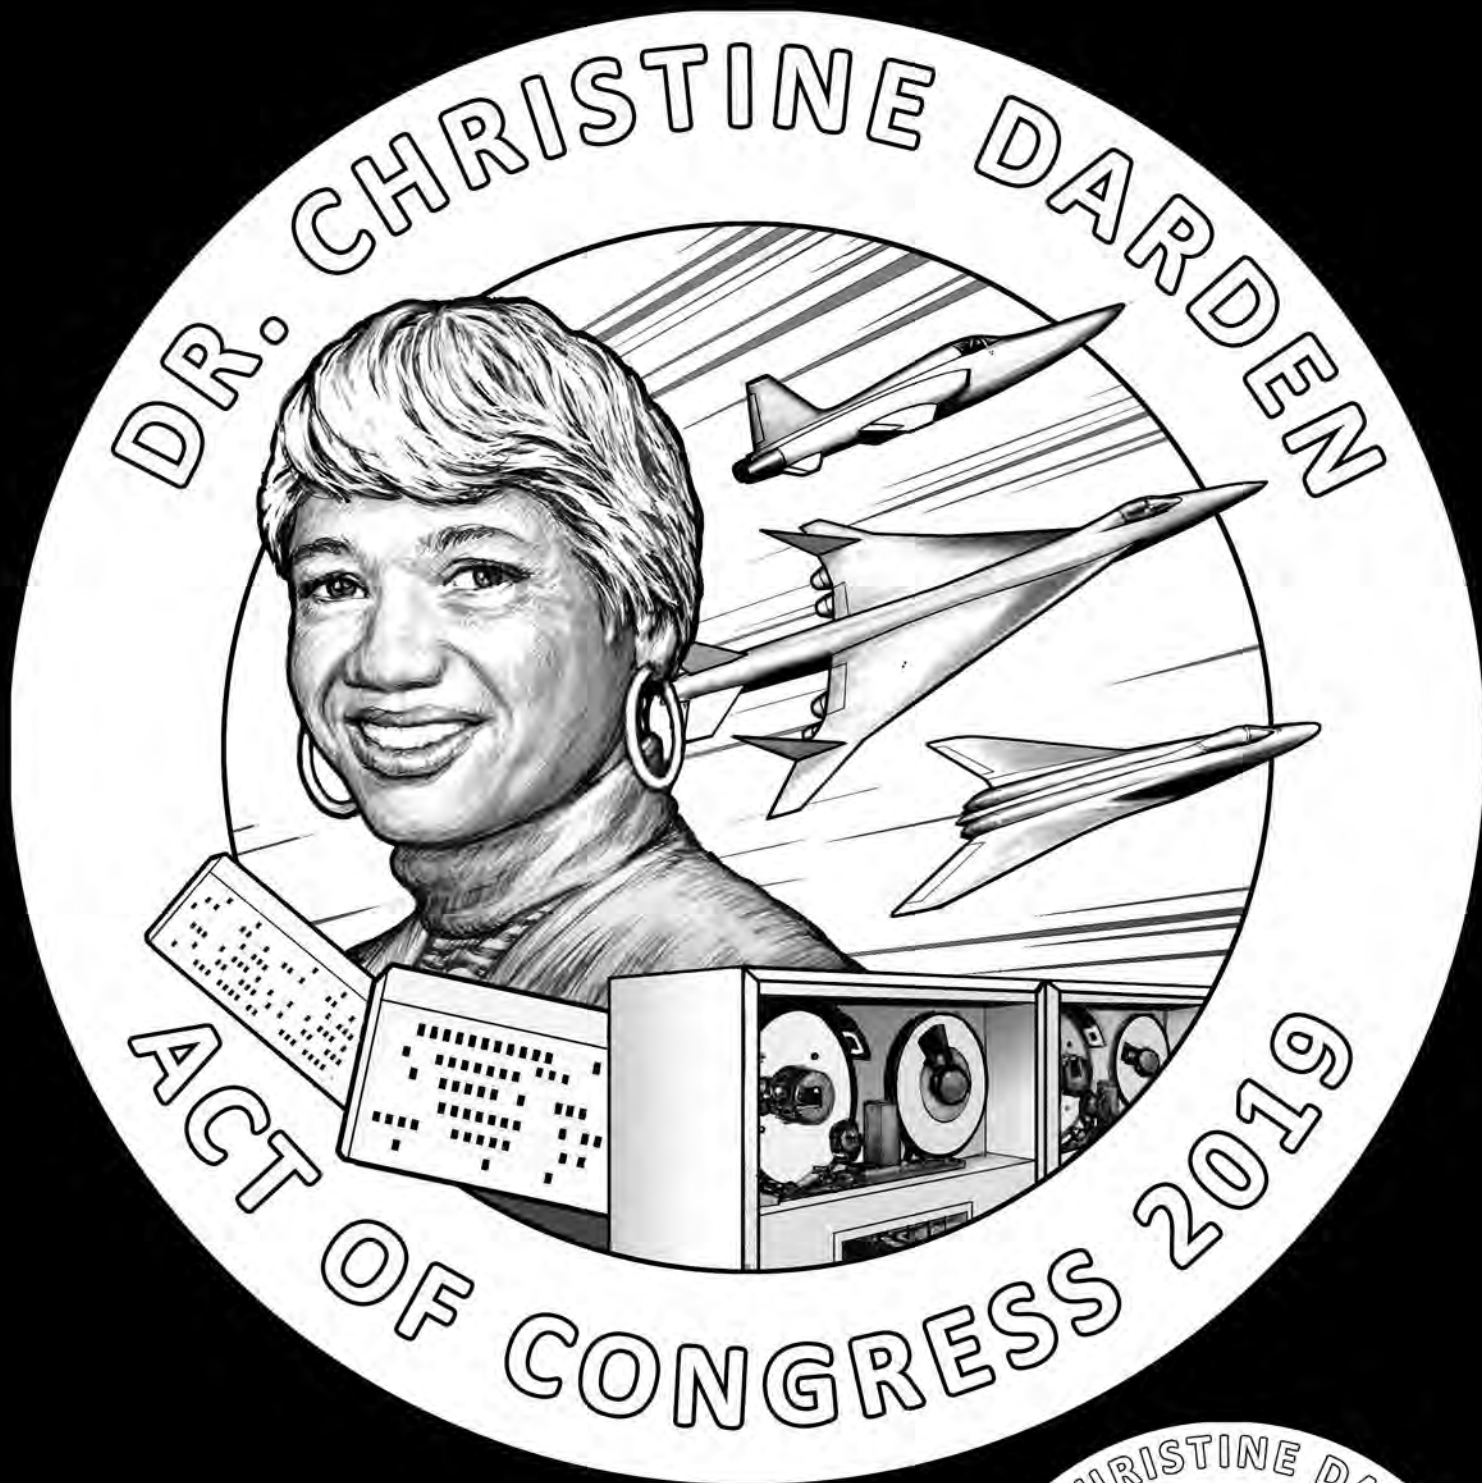

Dr. Christine Darden
Congressional Gold Medal
Design Candidates

Dr. Christine Darden
Congressional Gold Medal
Obverse Candidate Designs

CD-O-03

CD-O-11

CD-O-11A

CD-O-24

CD-O-03

CD-O-11

CD-O-11A

CD-O-24

CD-O-24A

Dr. Christine Darden
Congressional Gold Medal
Reverse Candidate Designs

CD-R-02

CD-R-05

CD-R-08

CD-R-13A