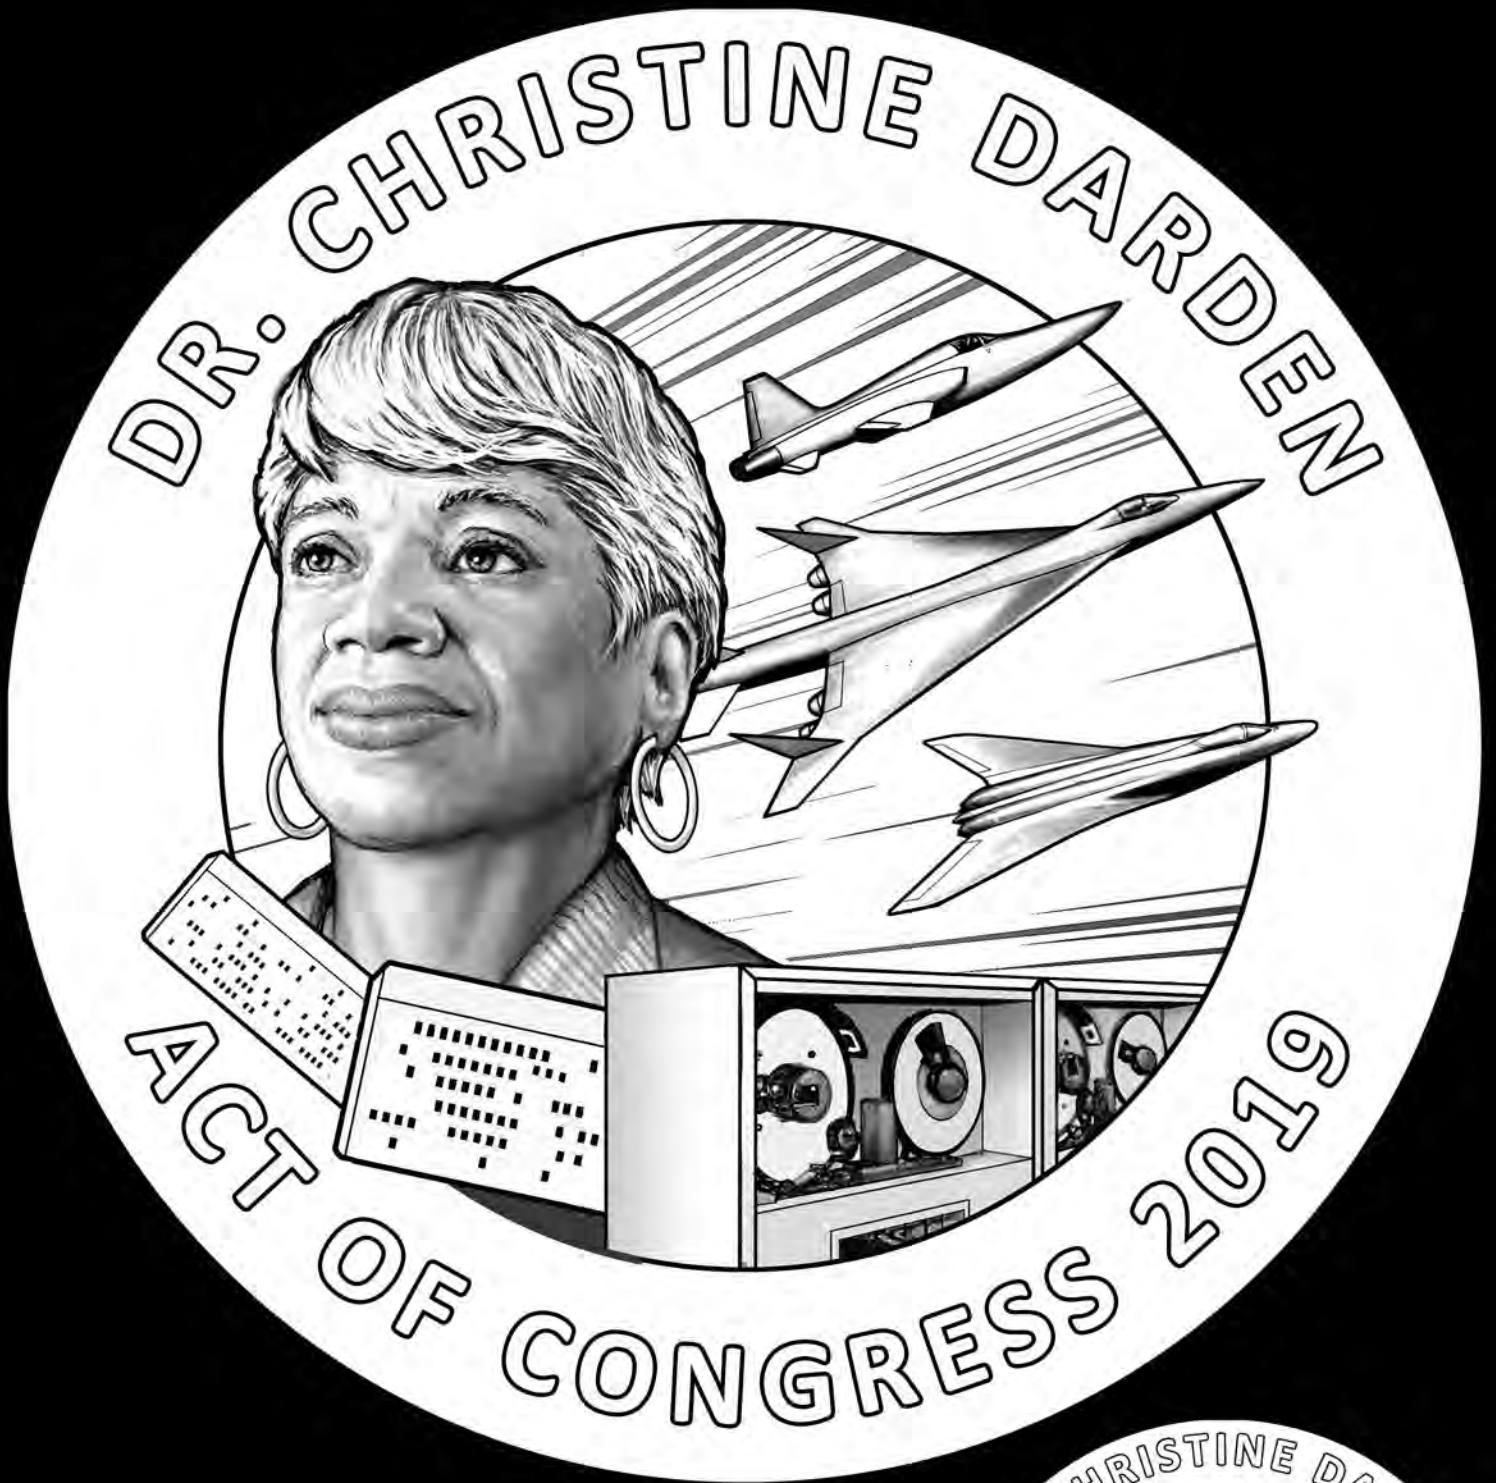

Dr. Christine Darden
Congressional Gold Medal
Design Candidates

Dr. Christine Darden
Congressional Gold Medal
Obverse Candidate Designs

CD-O-03

CD-O-11

CD-O-11A

CD-O-24

CD-O-03

CD-O-11

CD-O-11A

CD-O-24

CD-O-24A

Dr. Christine Darden
Congressional Gold Medal
Reverse Candidate Designs

CD-R-02

CD-R-05

CD-R-08

CD-R-13A