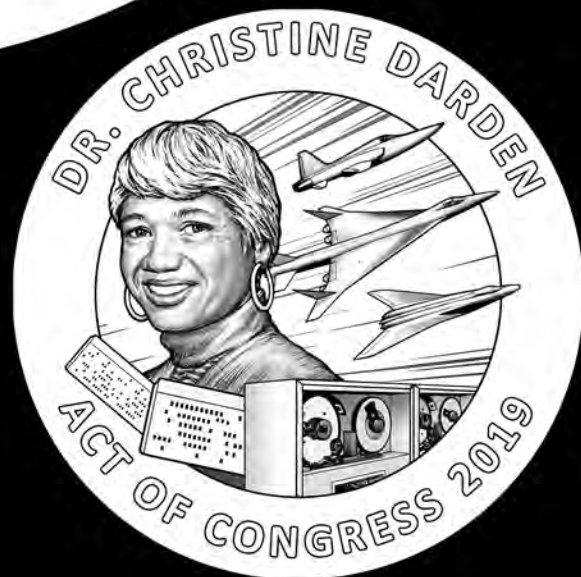

Dr. Christine Darden
Congressional Gold Medal
Design Candidates

Dr. Christine Darden
Congressional Gold Medal
Obverse Candidate Designs

CD-O-03

CD-O-11

CD-O-11A

CD-O-24

CD-O-03

CD-O-11

CD-O-11A

CD-O-24

CD-O-24A

Dr. Christine Darden
Congressional Gold Medal
Reverse Candidate Designs

CD-R-02

CD-R-05

CD-R-08

CD-R-13A