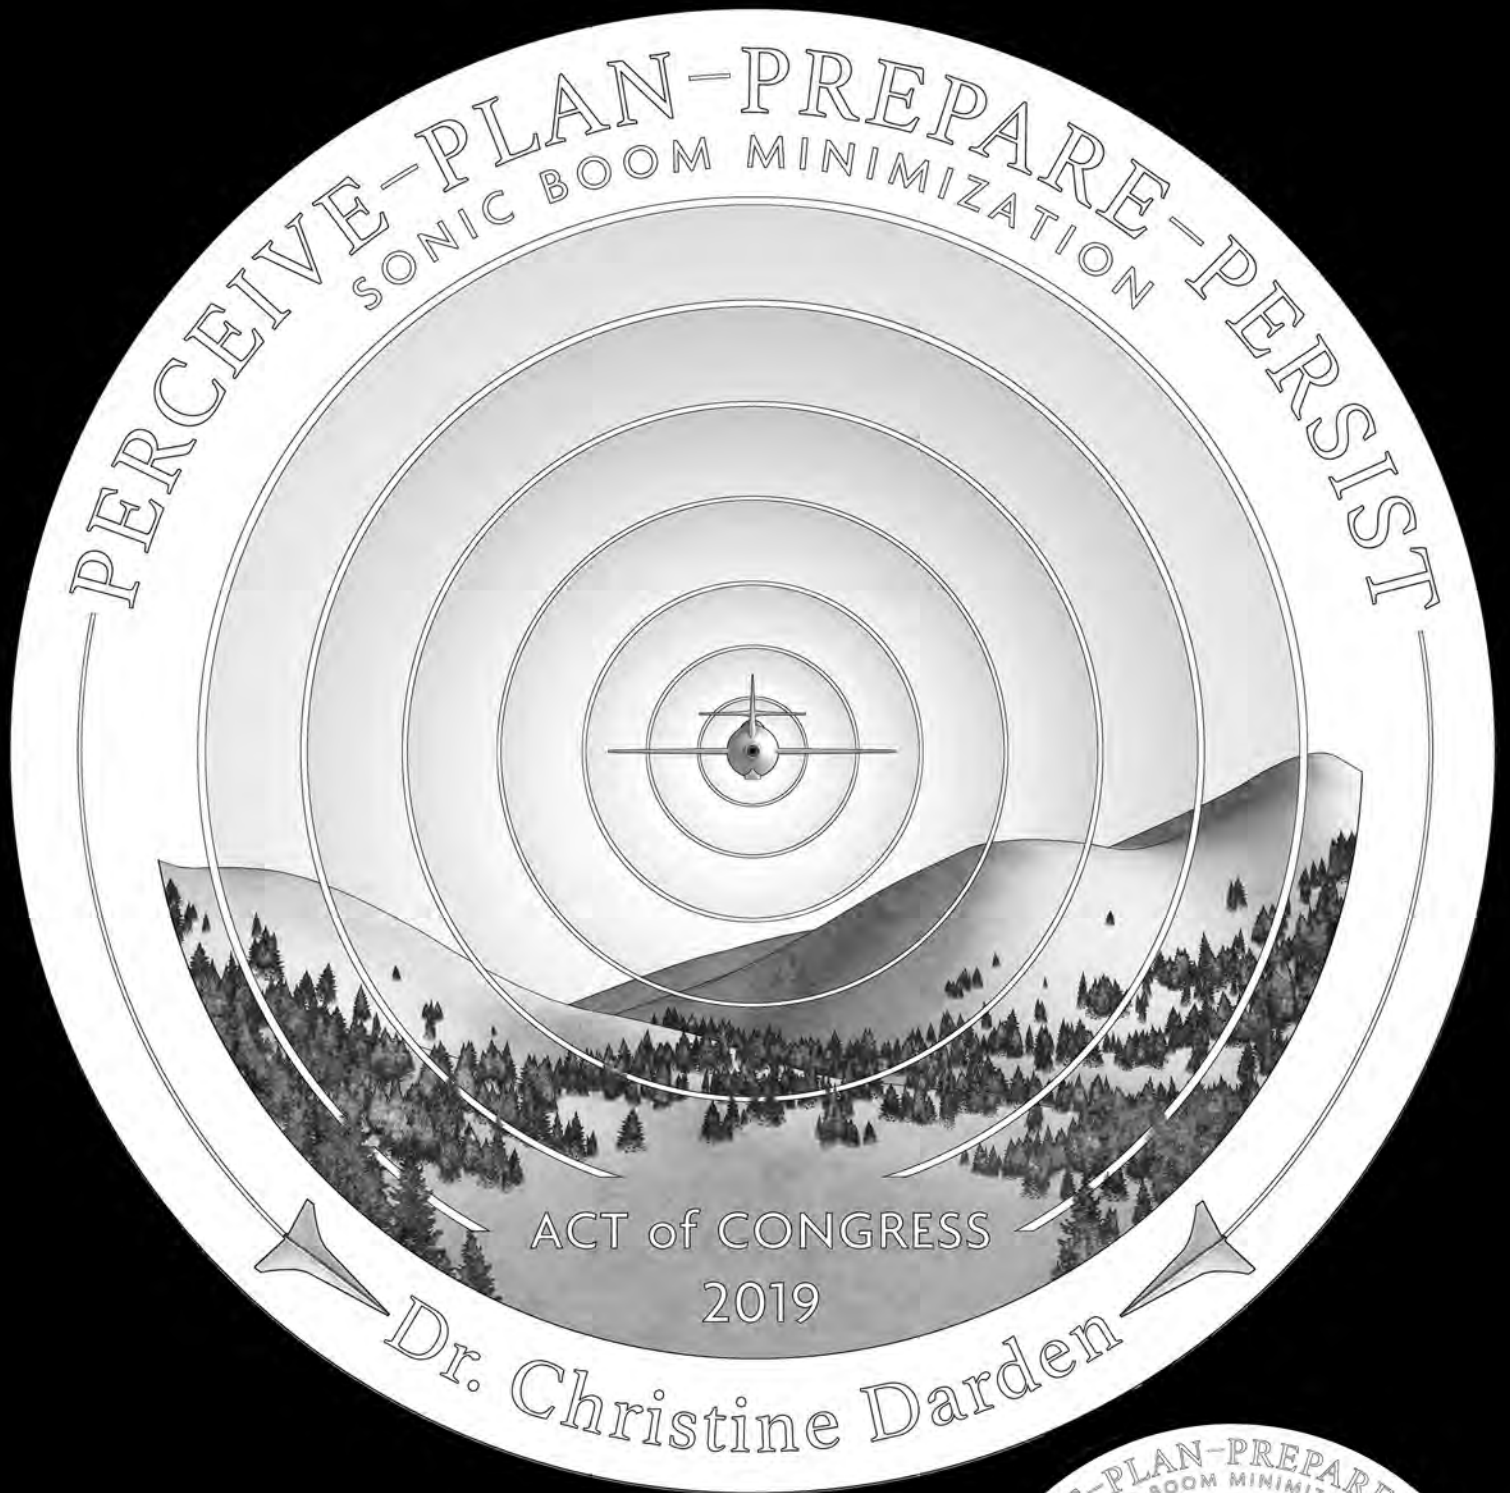

Dr. Christine Darden

CD-R-16