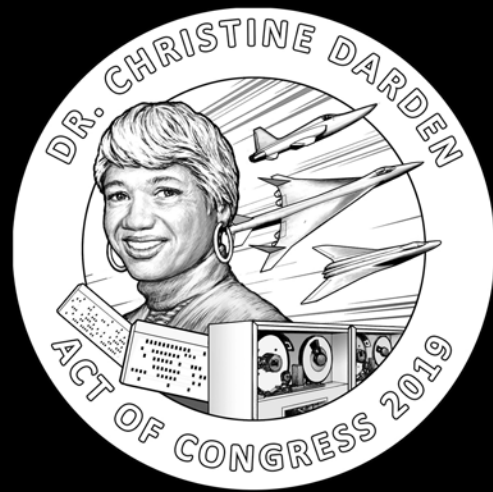

Dr. Christine Darden
Congressional Gold Medal
Design Candidates

Dr. Christine Darden
Congressional Gold Medal
Obverse Candidate Designs

CD-O-03

CD-O-11

CD-O-11A

CD-O-24

CD-O-03

CD-O-11

CD-O-11A

CD-O-24

CD-O-24A

Dr. Christine Darden
Congressional Gold Medal
Reverse Candidate Designs

CD-R-02

CD-R-05

CD-R-08

CD-R-13A